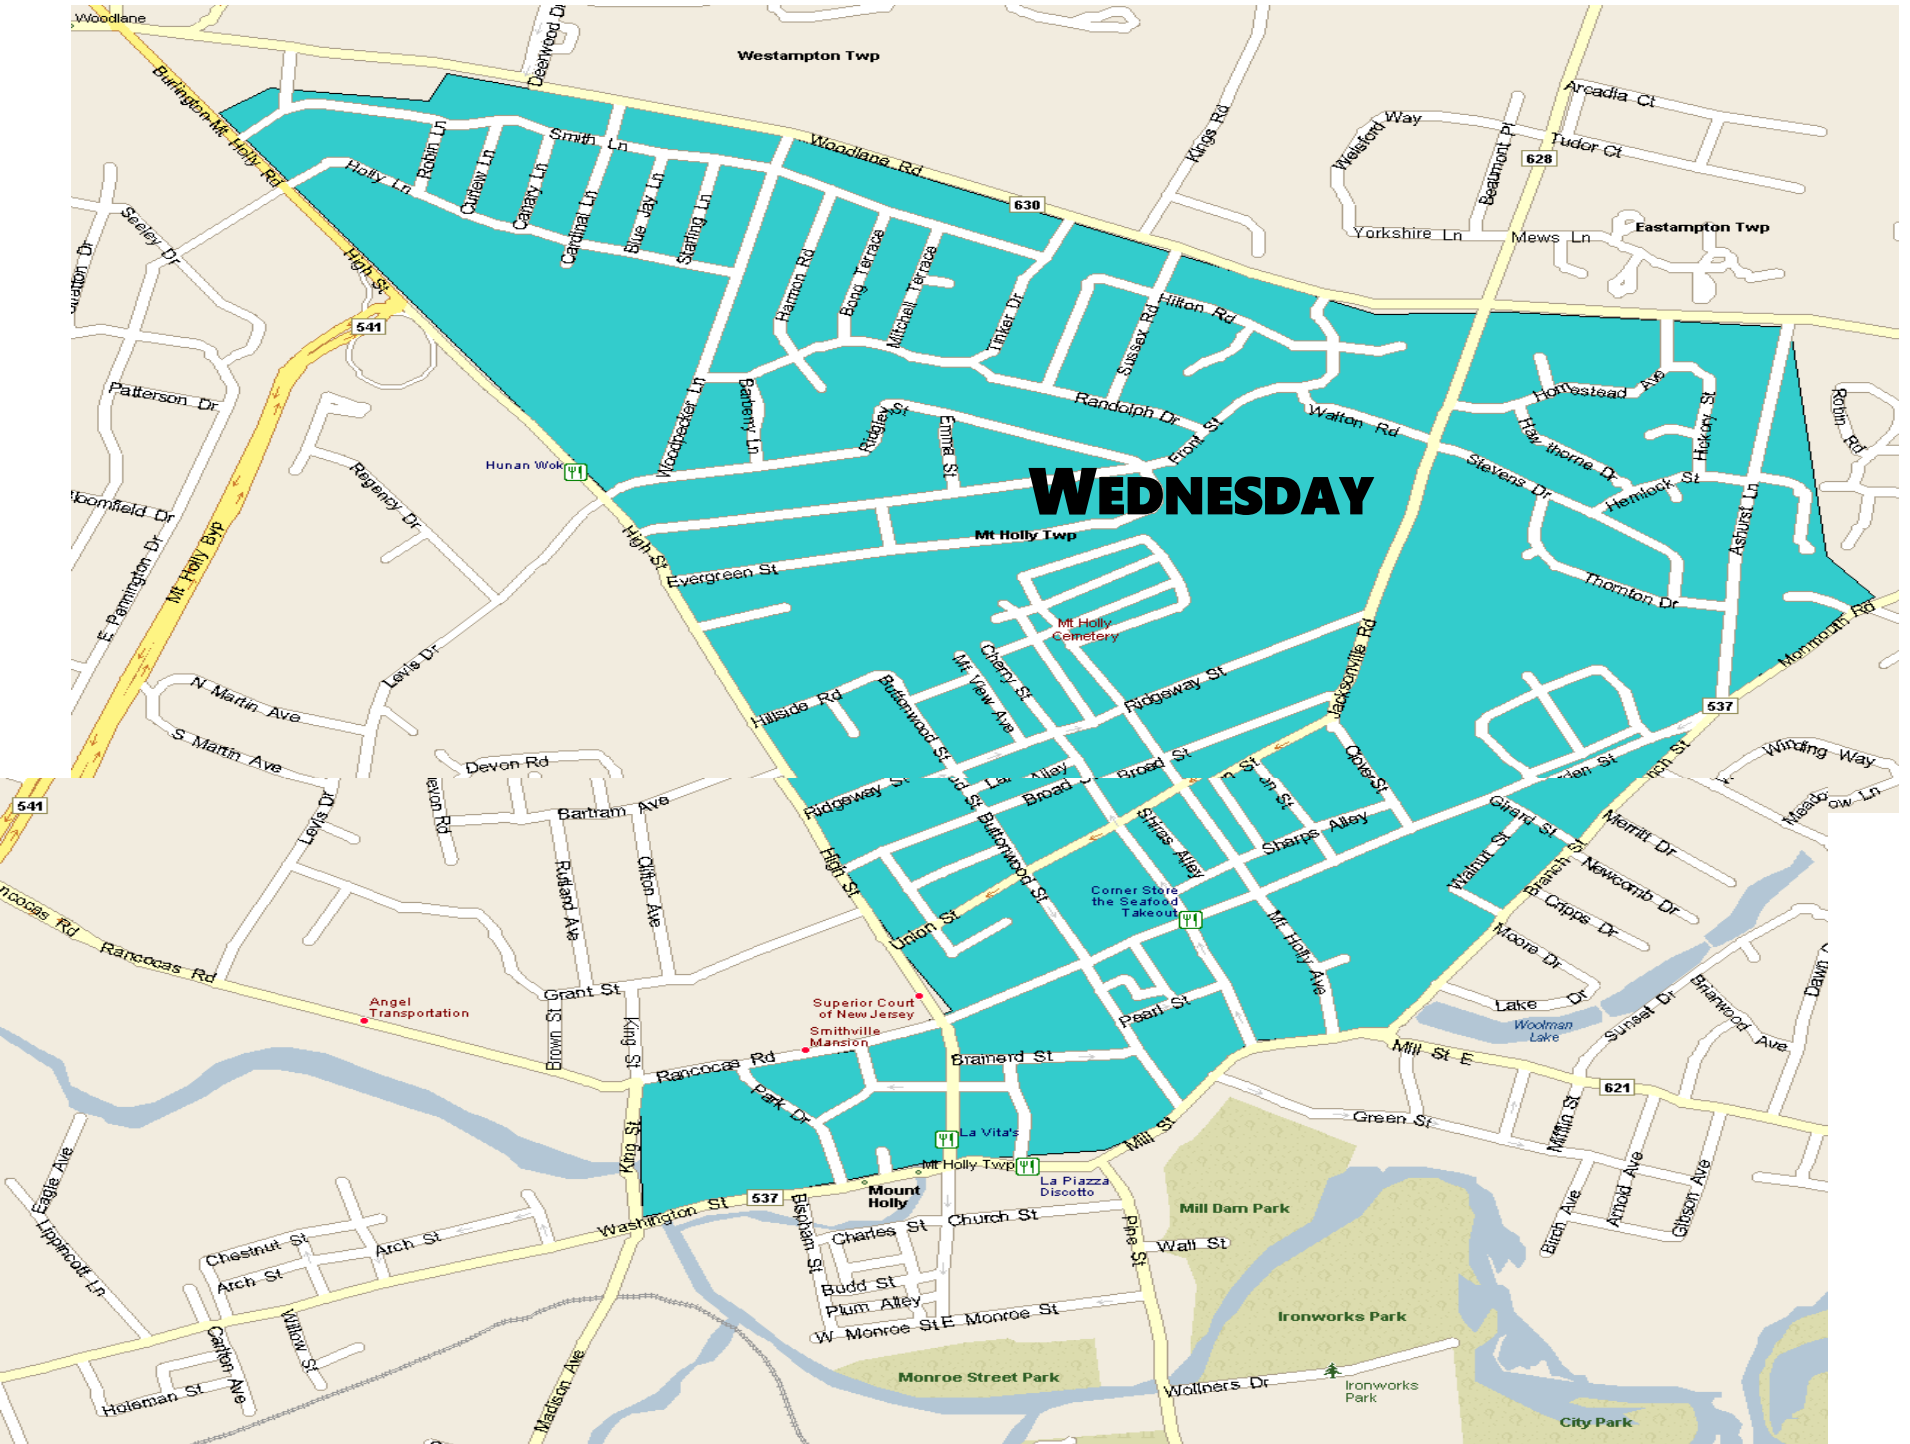

WEDNESDAY

Mt Holly Twp

Mt Holly Cemetery

Corner Store the Seafood Takeout

Mount Holly

Monroe Street Park

Mill Dam Park

Ironworks Park

City Park

Westampton Twp

Eastampton Twp

Hunan Wok

La Vita's

La Piazza Disotto

Wollners Dr

Ironworks Park

City Park

Mt Holly Twp

Mt Holly Cemetery

Corner Store the Seafood Takeout

Mount Holly

Monroe Street Park

Mill Dam Park

Ironworks Park

City Park

Westampton Twp

Eastampton Twp

Hunan Wok

La Vita's

La Piazza Disotto

Wollners Dr

Ironworks Park

City Park