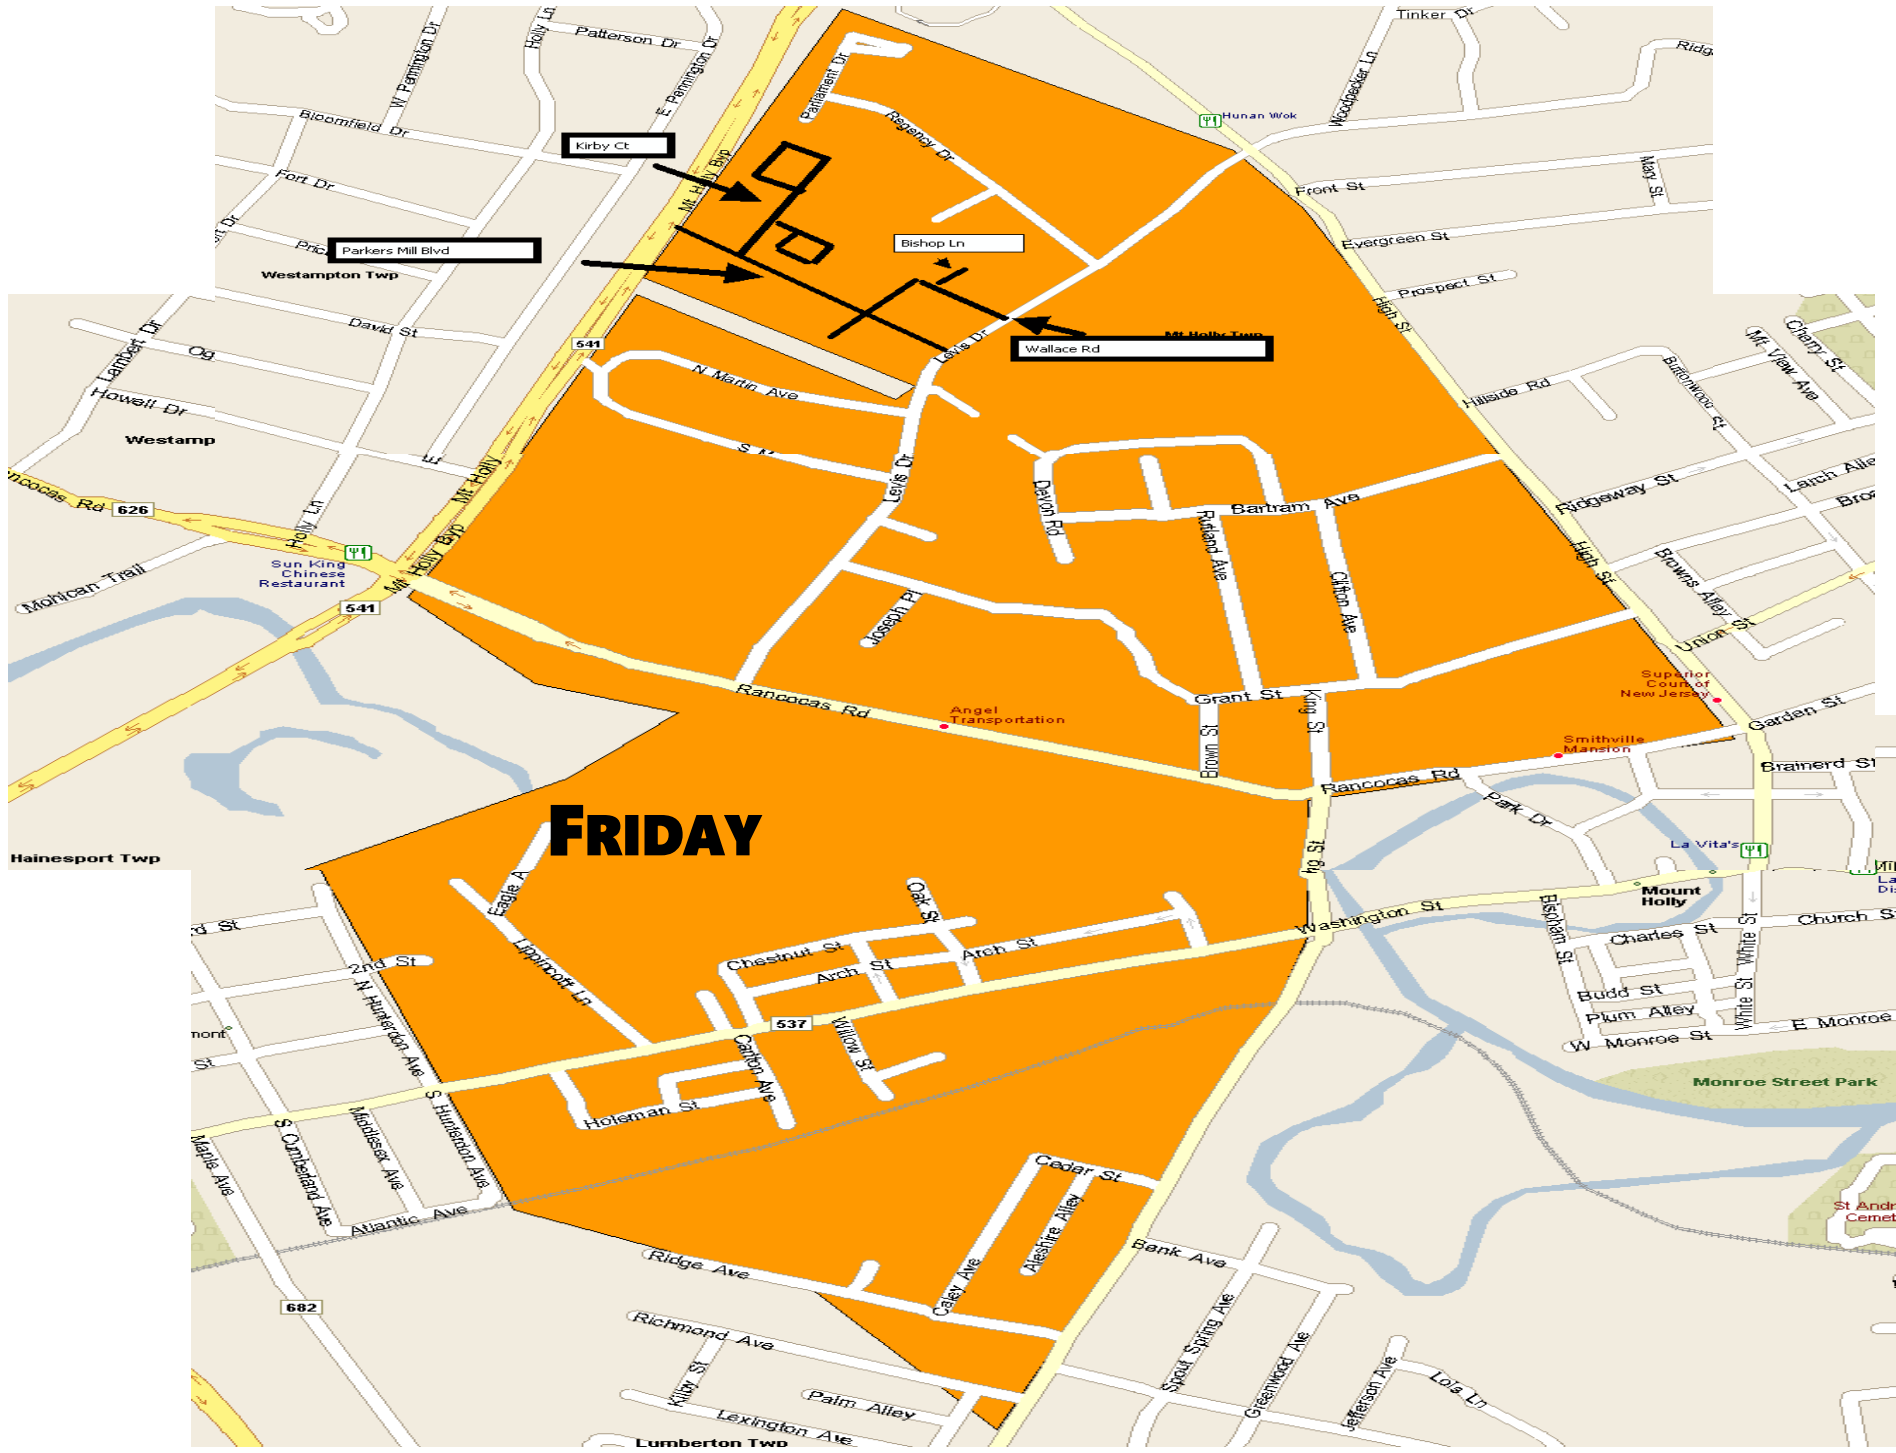

FRIDAY

682

537

41

41