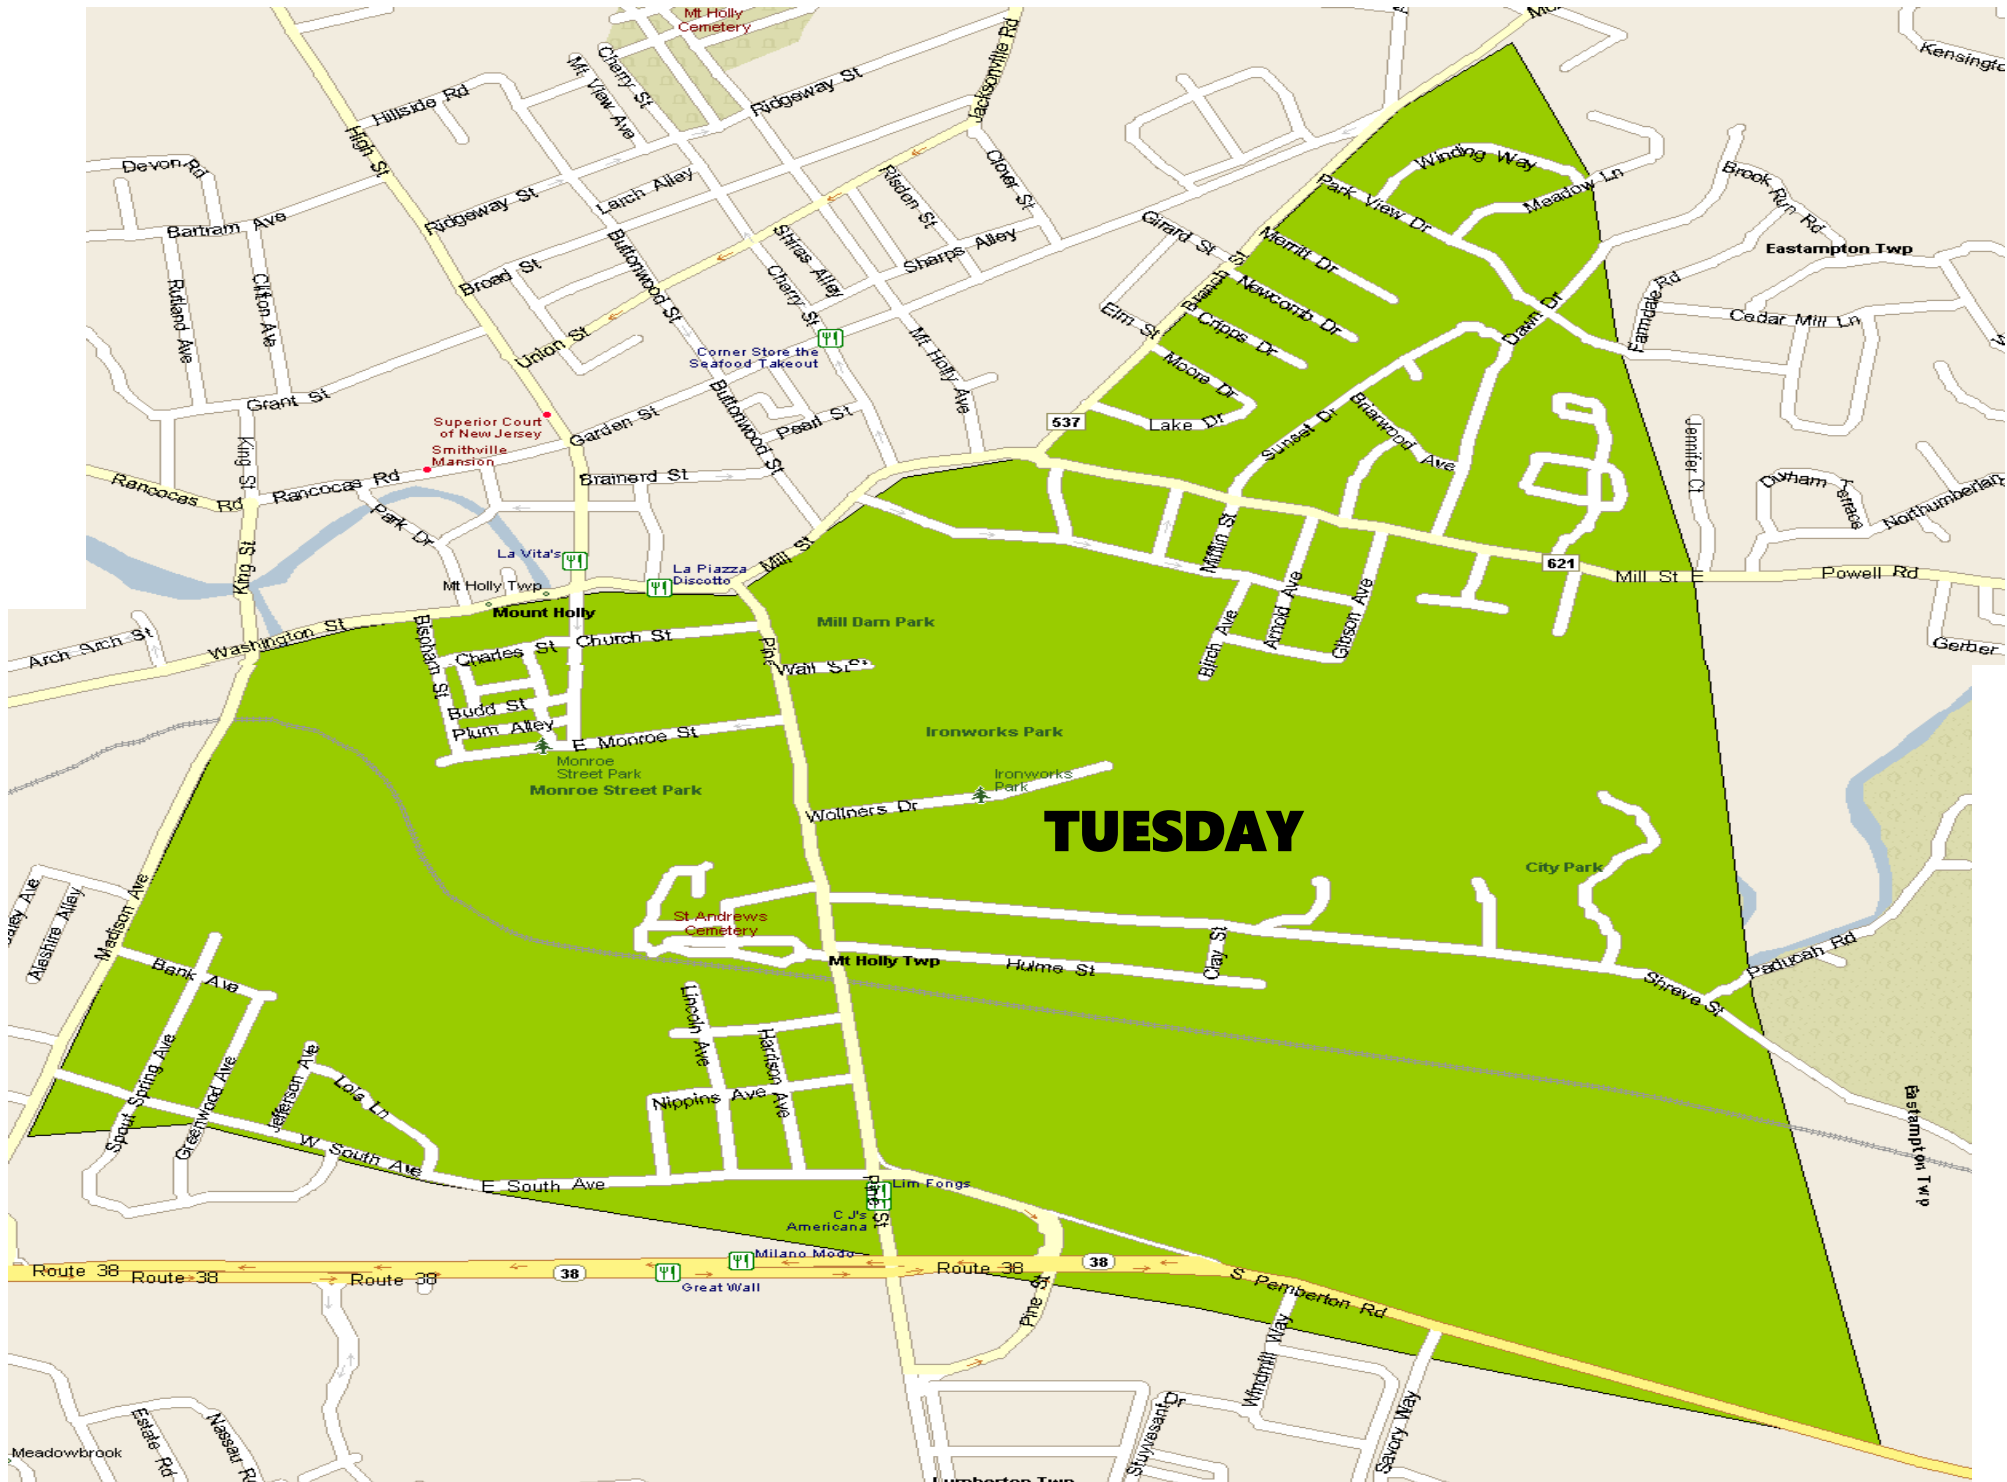

MT HOLLY

WEDNESDAY

Mt Holly Twp

Mt Holly Cemetery

Corner Store the Seafood Takeout

Mount Holly

Monroe Street Park

Mill Dam Park

Ironworks Park

City Park

Westampton Twp

Eastampton Twp

Hunan Wok

Superior Court of New Jersey
Smithville Mansion

La Vita's

La Piazza Disotto

Wollners Dr

Ironworks Park

City Park

Mt Holly Twp

Mt Holly Cemetery

Corner Store the Seafood Takeout

Mount Holly

Monroe Street Park

Mill Dam Park

Ironworks Park

City Park

Westampton Twp

Eastampton Twp

Hunan Wok

Superior Court of New Jersey
Smithville Mansion

La Vita's