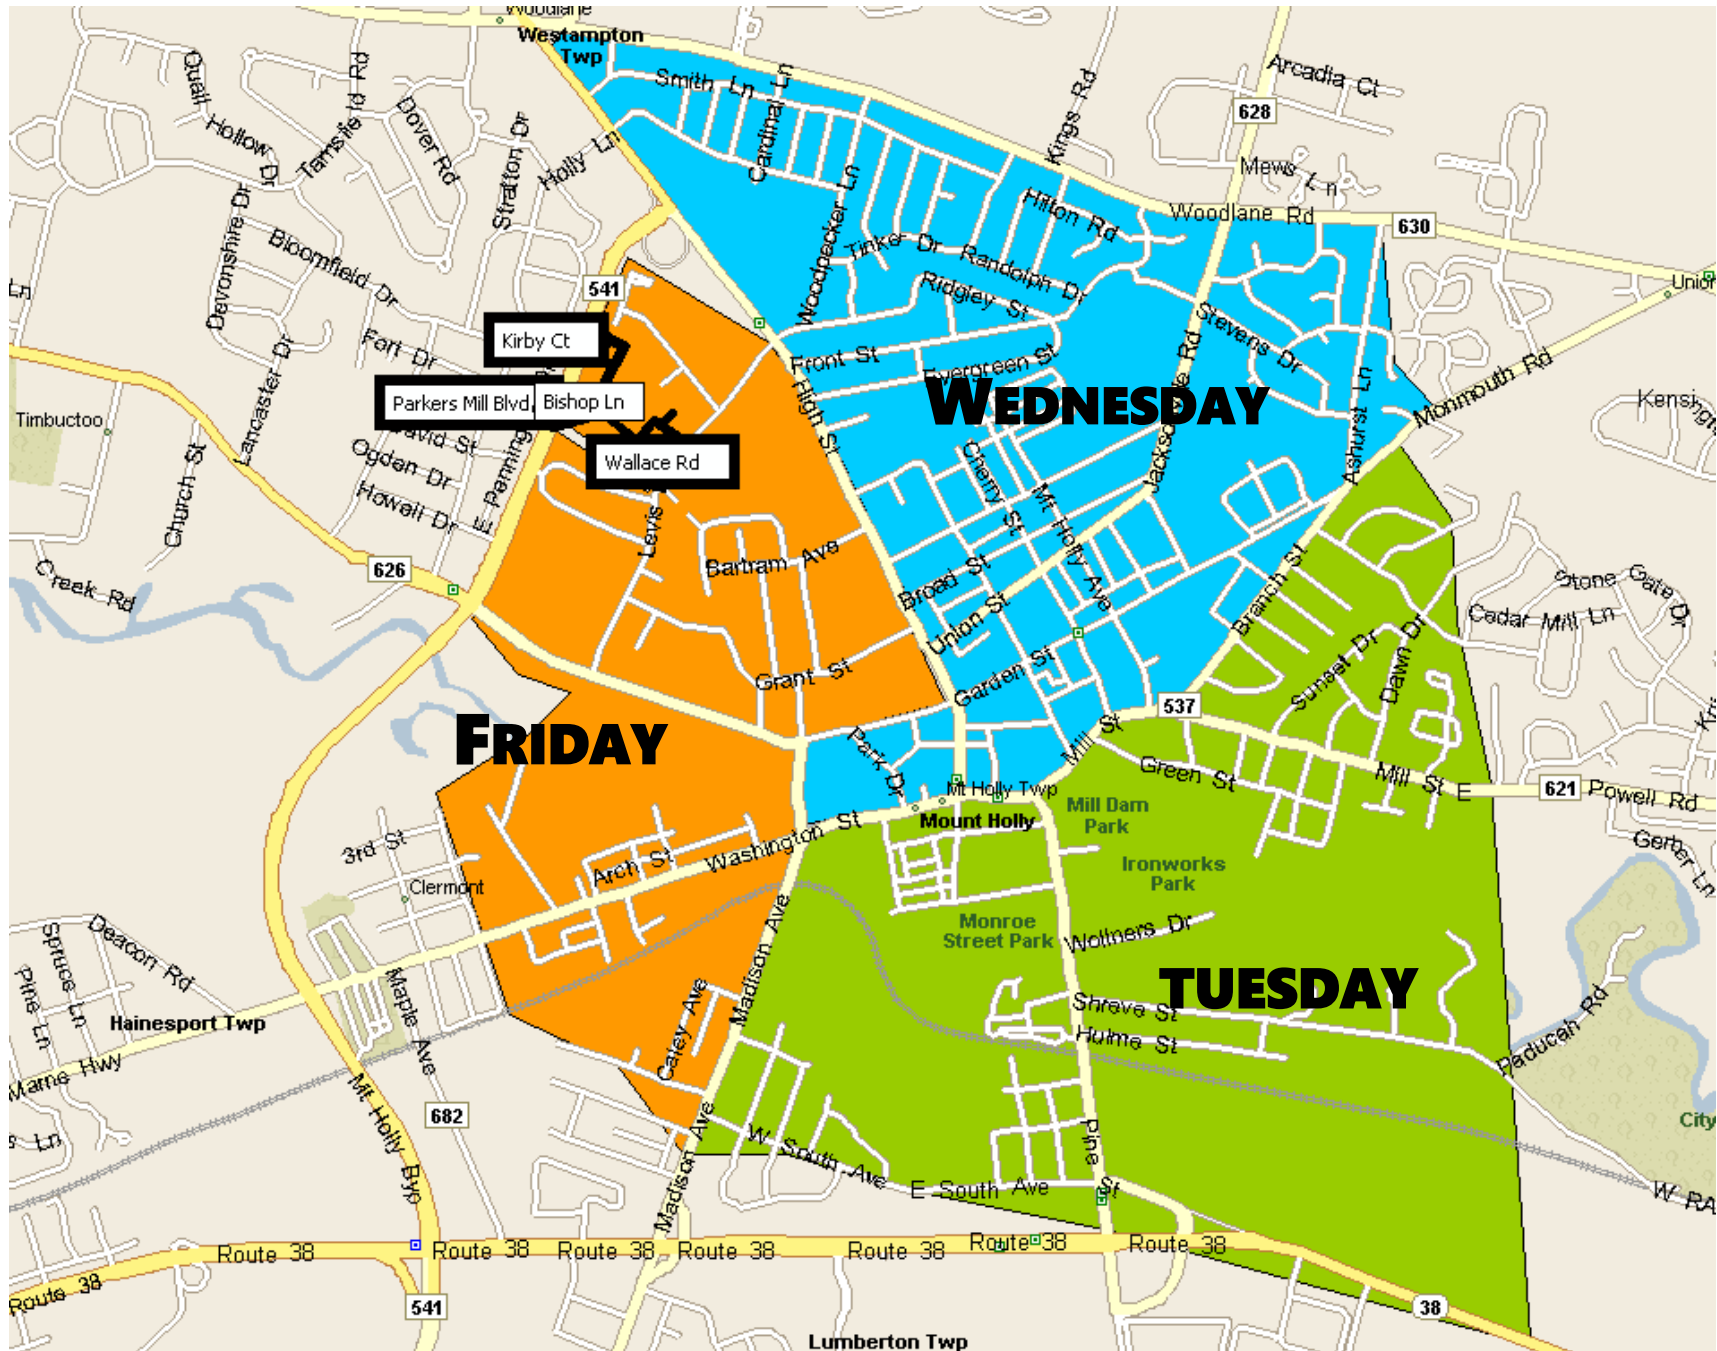

MT HOLLY

WEDNESDAY

Mt Holly Twp

Mt Holly Cemetery

Corner Store the Seafood Takeout

Mount Holly

Monroe Street Park

Mill Dam Park

Ironworks Park

City Park

Westampton Twp

Eastampton Twp

Hunan Wok

Superior Court of New Jersey
Smithville Mansion

La Vita's

La Piazza Disotto

Wollners Dr

Ironworks Park

City Park

Mt Holly Twp

Mt Holly Cemetery

Corner Store the Seafood Takeout

Mount Holly

Monroe Street Park

Mill Dam Park

Ironworks Park

City Park

Westampton Twp

Eastampton Twp

Hunan Wok

Superior Court of New Jersey
Smithville Mansion

La Vita's